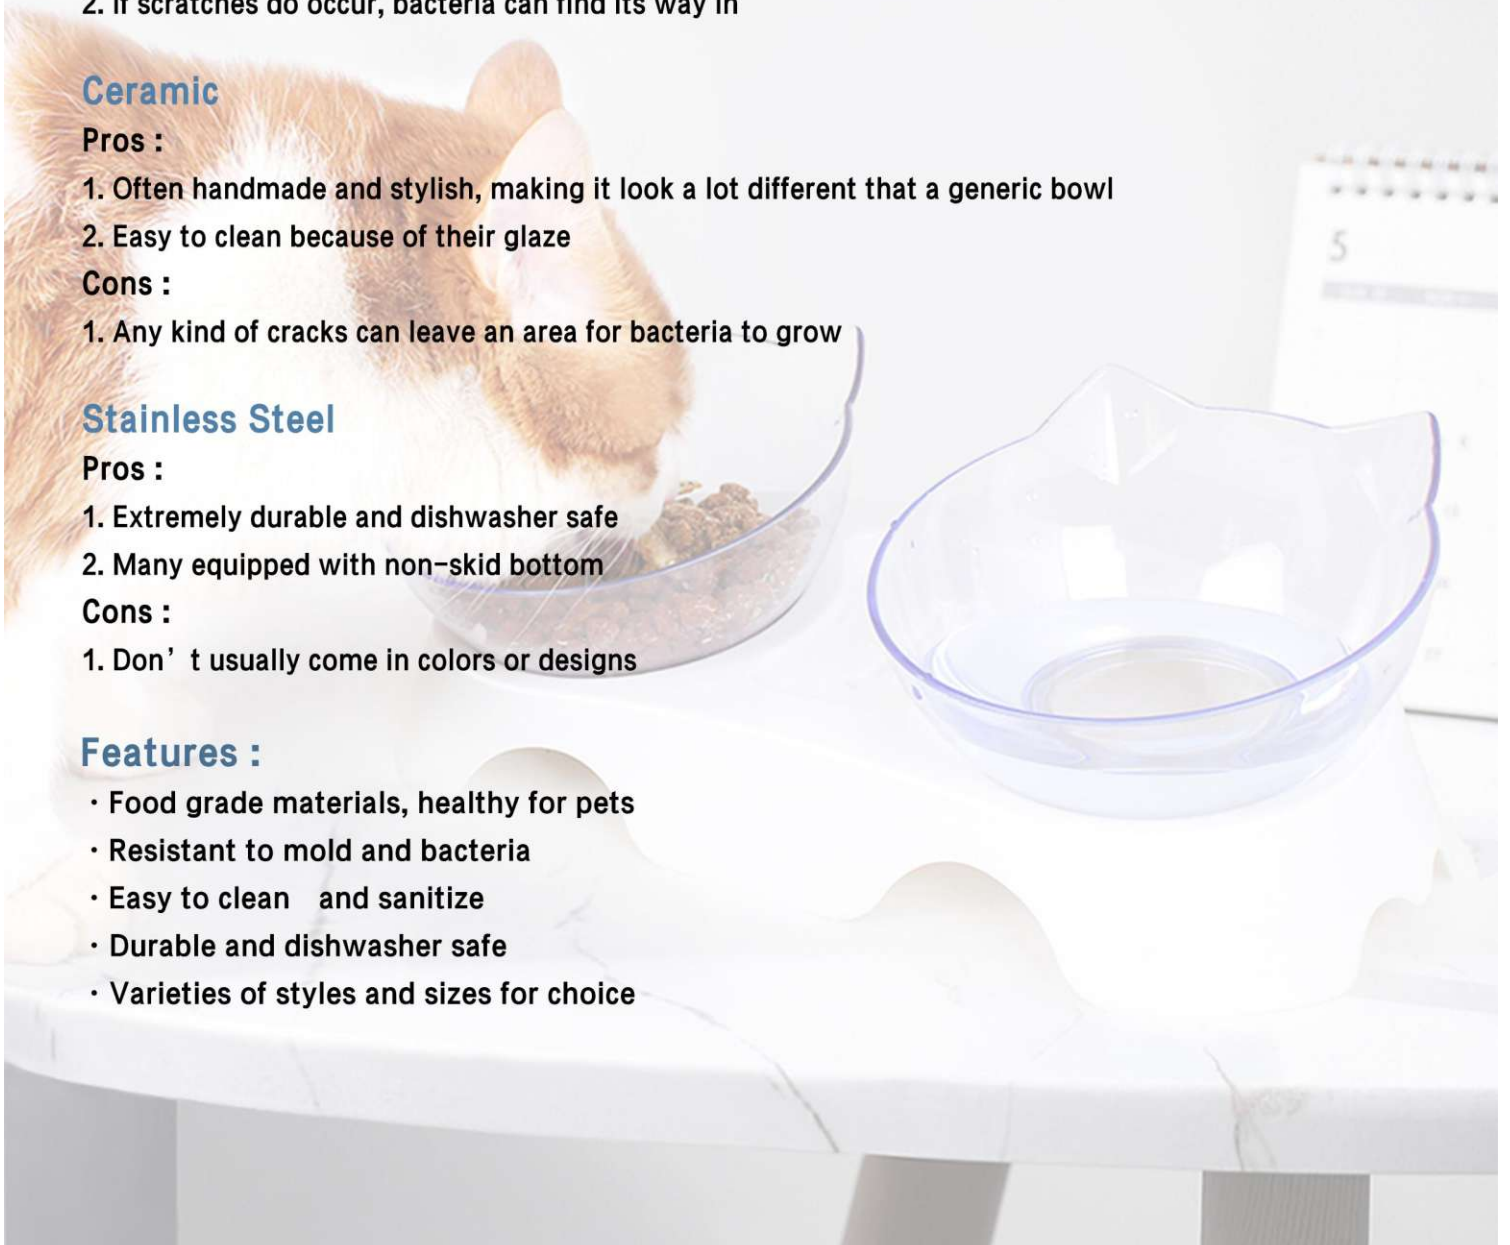

PET BOWL

Pet Bowl , as a daily necessity, there are many different styles and sizes that serve diverse purposes. They are suitable for dogs, cats, puppies and kittens, and made from different materials, such as plastic, ceramic, stainless steel, etc.. Different materials of pet bowl has different pros & cons.

Stainless Steel

Pros :

1. Extremely durable and dishwasher safe
2. Many equipped with non-skid bottom

Cons :

1. Don't usually come in colors or designs

Features :

- Food grade materials, healthy for pets
- Resistant to mold and bacteria
- Easy to clean and sanitize
- Durable and dishwasher safe
- Varieties of styles and sizes for choice