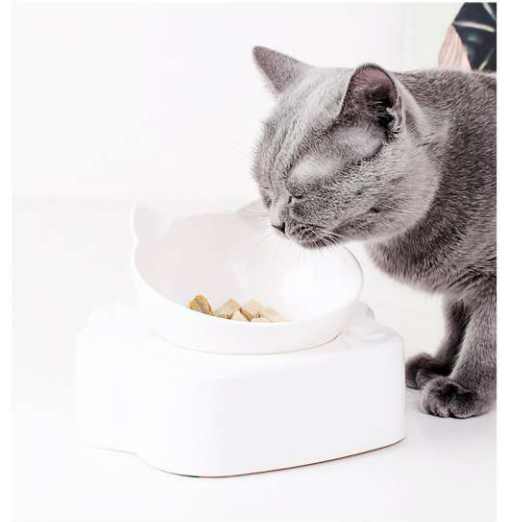

PET BOWL

Pet Bowl , as a daily necessity, there are many different styles and sizes that serve diverse purposes. They are suitable for dogs, cats, puppies and kittens, and made from different materials, such as plastic, ceramic, stainless steel, etc.. Different materials of pet bowl has different pros & cons.

PB-5501
Size: 30X16X6.5cm Opening:13cm
other customized sizes.

PB-5502
Size: 16X14cm
other customized sizes.

PB-5503
Size: 30X16X6.5cm,Opening:13cm
other customized sizes.

PB-5504
 Size: 16X11.5cm
 other customized sizes.

PB-5505
 Size: 20X6cm
 other customized sizes.

PB-5506
 Size: 31.21X5cm
 other customized sizes.

PB-5507
 Size: 35X15X7cm
 other customized sizes.

PB-5508
 Size: 31.5X17.8X16cm
 other customized sizes.

PB-5509
 Size: 54X29X53cm
 other customized sizes.