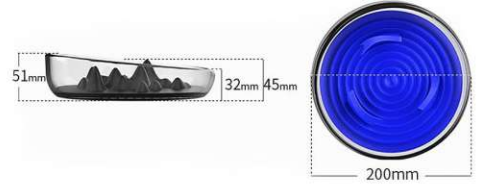

PB-5527
 Size: 19.5X18X4cm
 other customized sizes.

PB-5528
 Size: 26X19.7X4.6cm
 other customized sizes.

PB-5529
 Size: 24.3X18.2X4.6cm
 other customized sizes.

PB-5530
 Size: 24.3X20.6X4.5cm
 other customized sizes.

PB-5531
 Size: 22.6X20.6X4.9cm
 other customized sizes.

PB-5532
 Size: 20X4.5cm
 other customized sizes.

PB-5533
 Size: 21X18.7X4.6cm
 other customized sizes.

PB-5534
Size: 22X16,5X4.6cm
other customized sizes.

PB-5535
Size: 20.5X4.5cm
other customized sizes.

PB-5537
 Size: 16X7.5X19cm
 other customized sizes.

PB-5538
 Size: 26X14X16cm
 other customized sizes.

PB-5539
Size: 16X8.5X22cm
other customized sizes.

PB-5540
Size: 14.5X21X31cm
other customized sizes.

PB-5541
 Size: 11.5X10.5X22cm
 other customized sizes.

PB-5542
 Size: 12.5X12.5X24
 other customized sizes.

PB-5543
Size: 200X32mm
other customized sizes.

HANGZHOU QUEENHE IMPORT & EXPORT CO.,LTD

FACTORY : PUYANG SELFAIDING INDUSTRIAL CO.,LTD